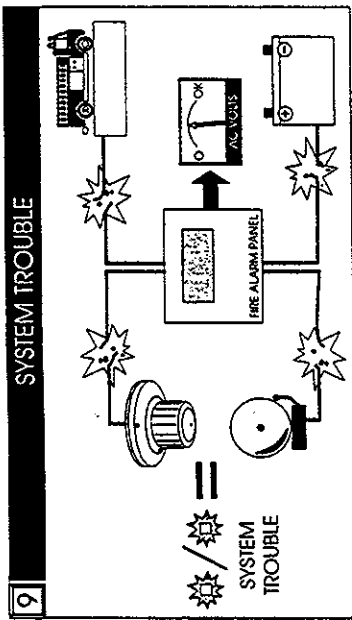

PANEL OPERATION

10 SUPERVISORY CONDITION

SYSTEM TROUBLE

11 IDC ZONE LED

RED
AMBER
AMBER
AMBER

12 OPTION MODULES

OPTION MODULES

13 LED LEGEND

LED OFF
LED ON STEADY
SLOW FLASH
RAPID FLASH

15 ALARM

ALARM

6 POWER

POWER

4 ACTIVE ZONE DISCONNECT

5 ZONE DISCONNECT

ZONE DISABLED